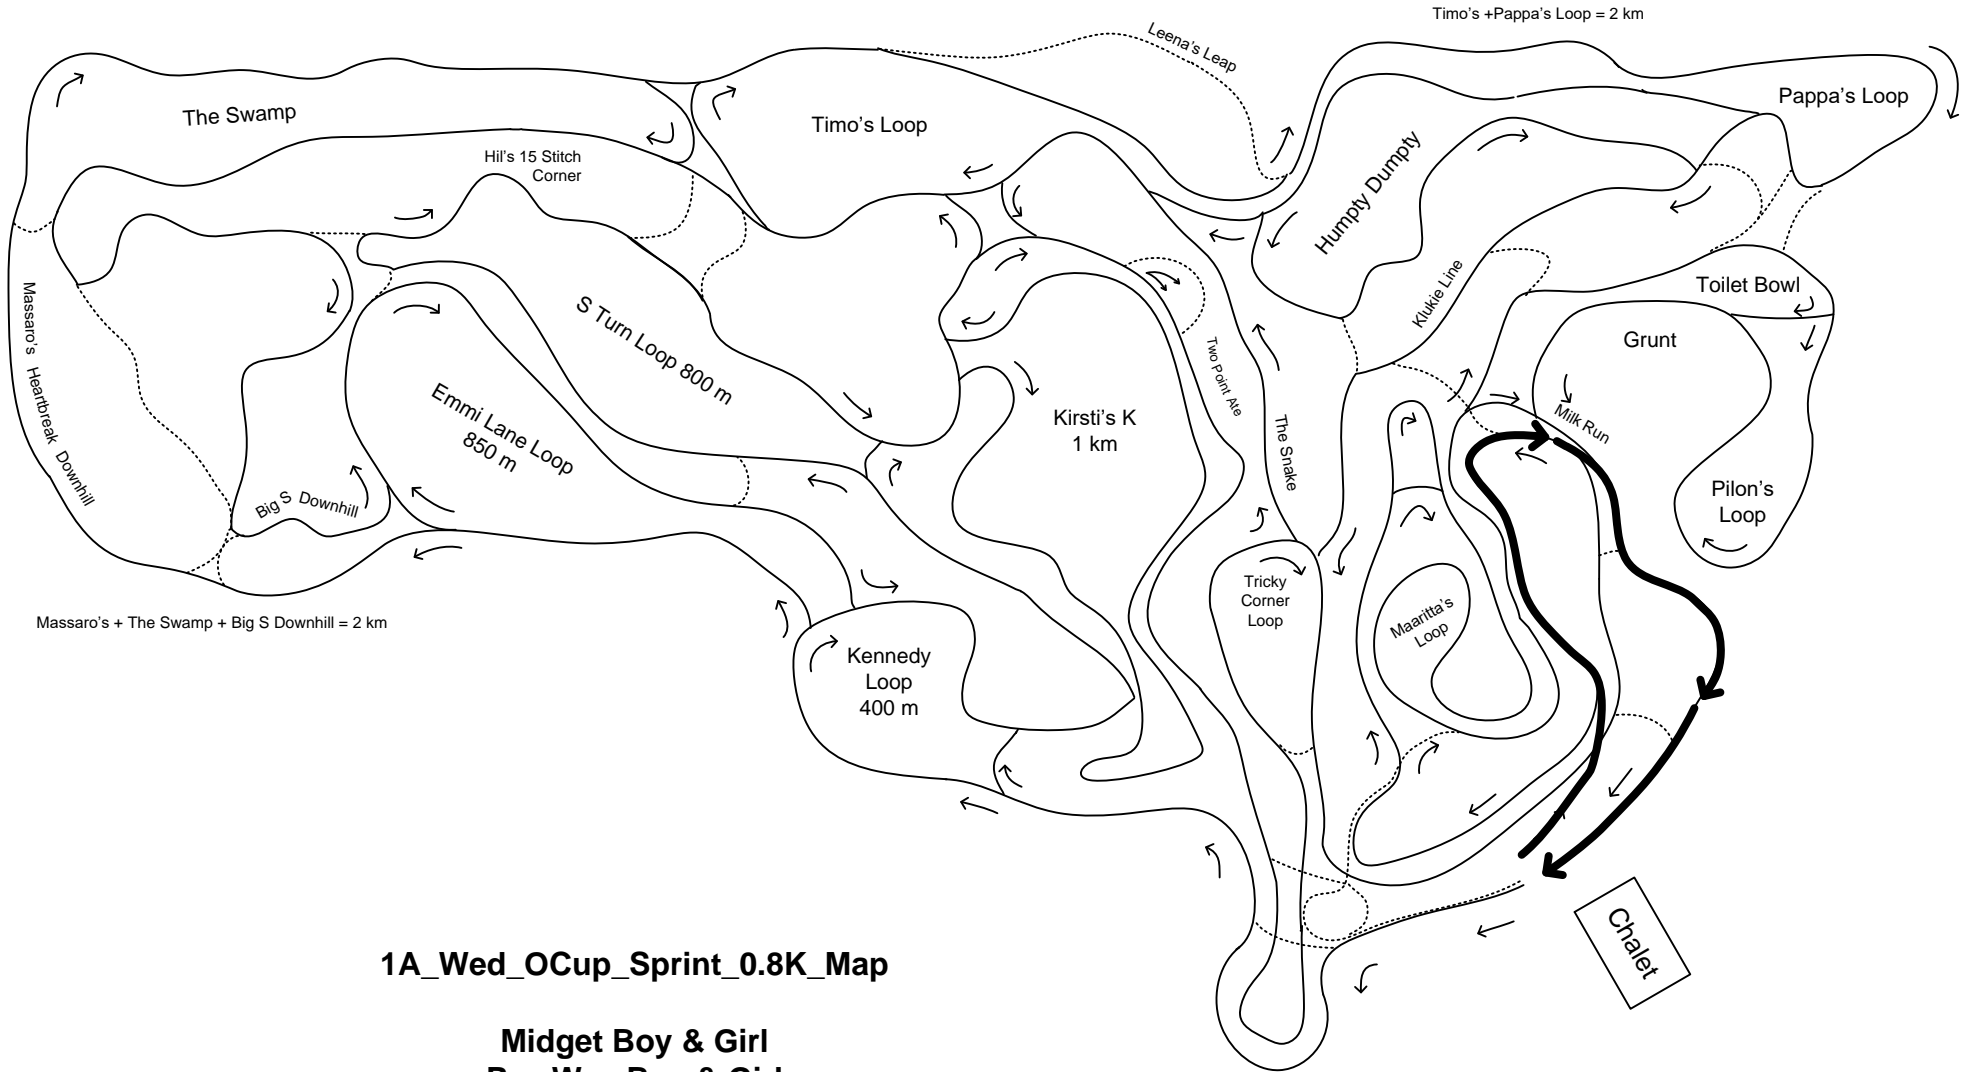

Lappe Nordic Ski Centre

Home of the Lappe Nordic Ski Club

Massaro's + The Swamp + Big S Downhill = 2 km

1A_Wed_OCup_Sprint_0.8K_Map

Midget Boy & Girl
Pee Wee Boy & Girl

Thanks to **Steve Ward Contracting**
for donating heavy equipment
for trail development.