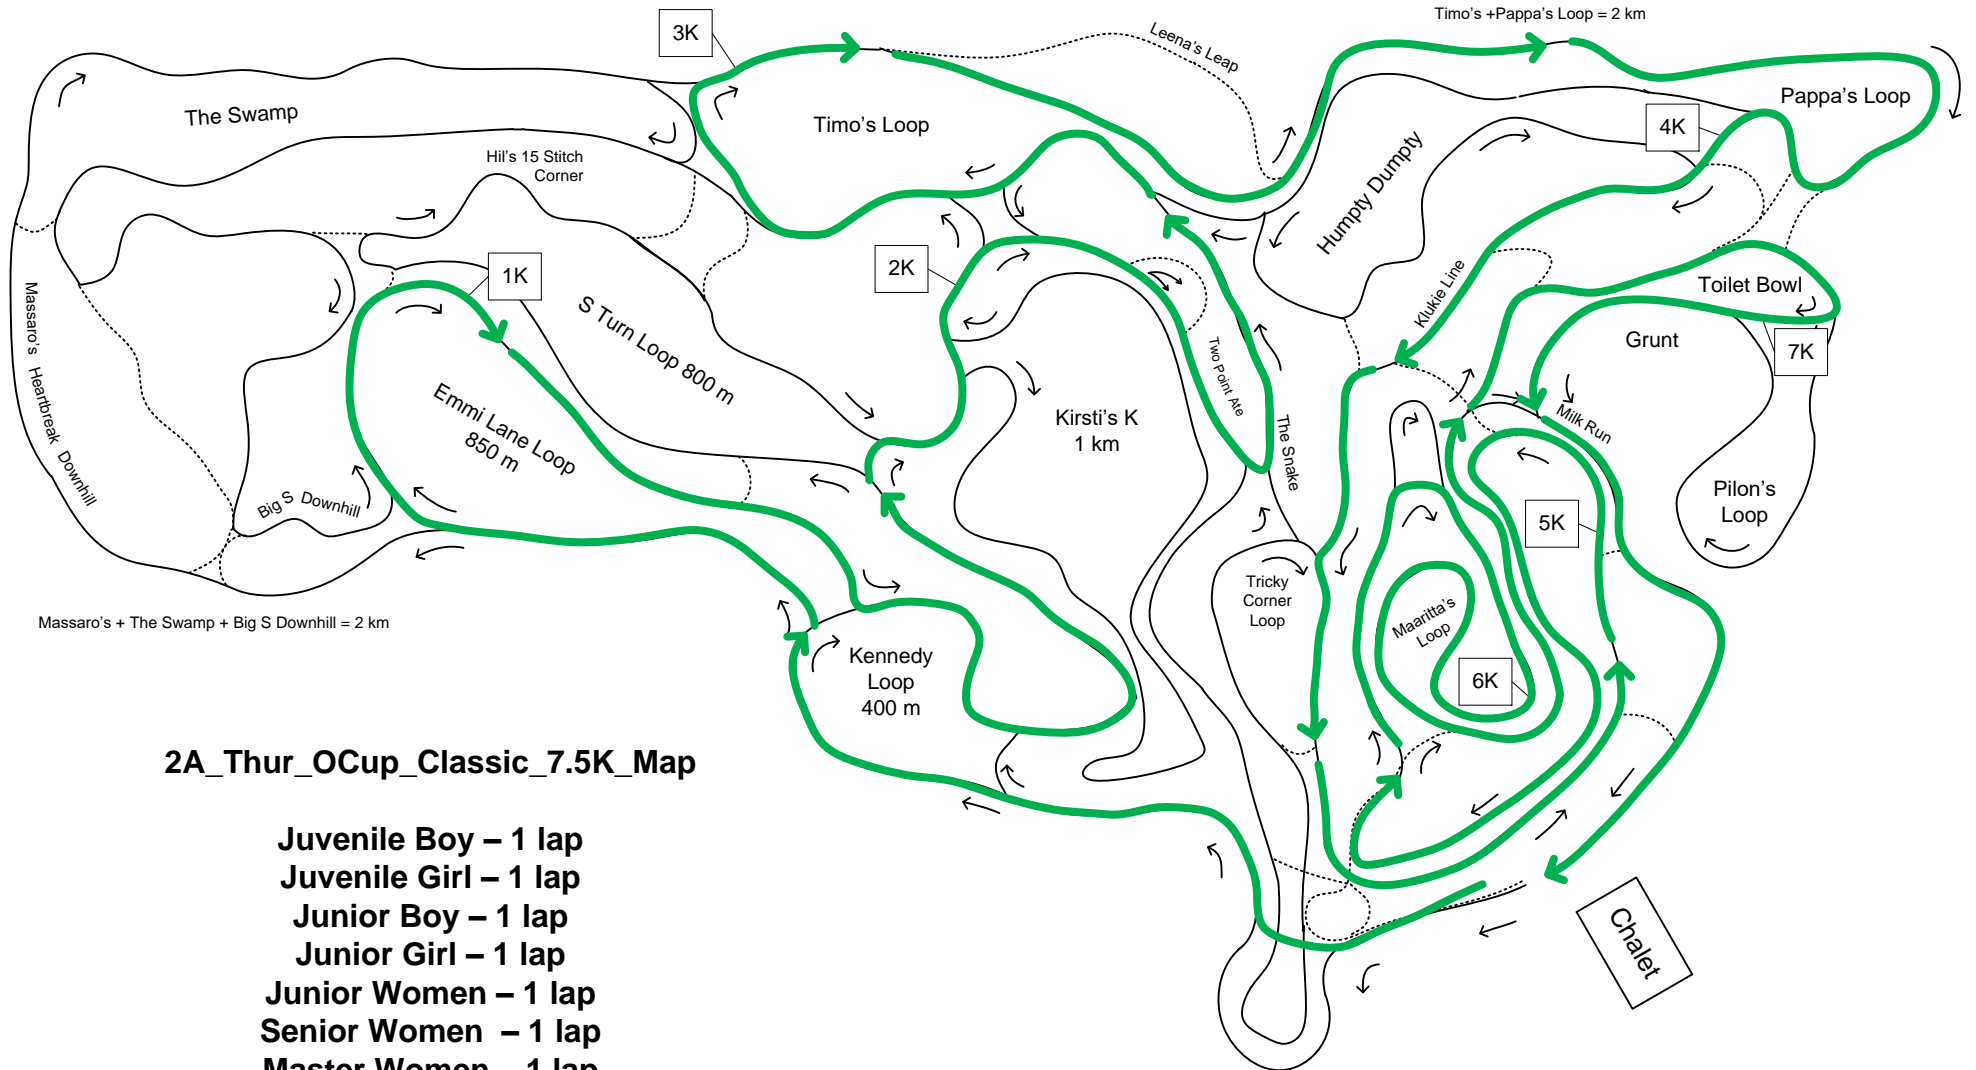

Lappe Nordic Ski Centre

Home of the Lappe Nordic Ski Club

2A_Thur_OCup_Classic_7.5K_Map

- Juvenile Boy – 1 lap
- Juvenile Girl – 1 lap
- Junior Boy – 1 lap
- Junior Girl – 1 lap
- Junior Women – 1 lap
- Senior Women – 1 lap
- Master Women – 1 lap
- Junior Men – 2 laps
- Senior Men – 2 laps
- Master Men – 2 laps