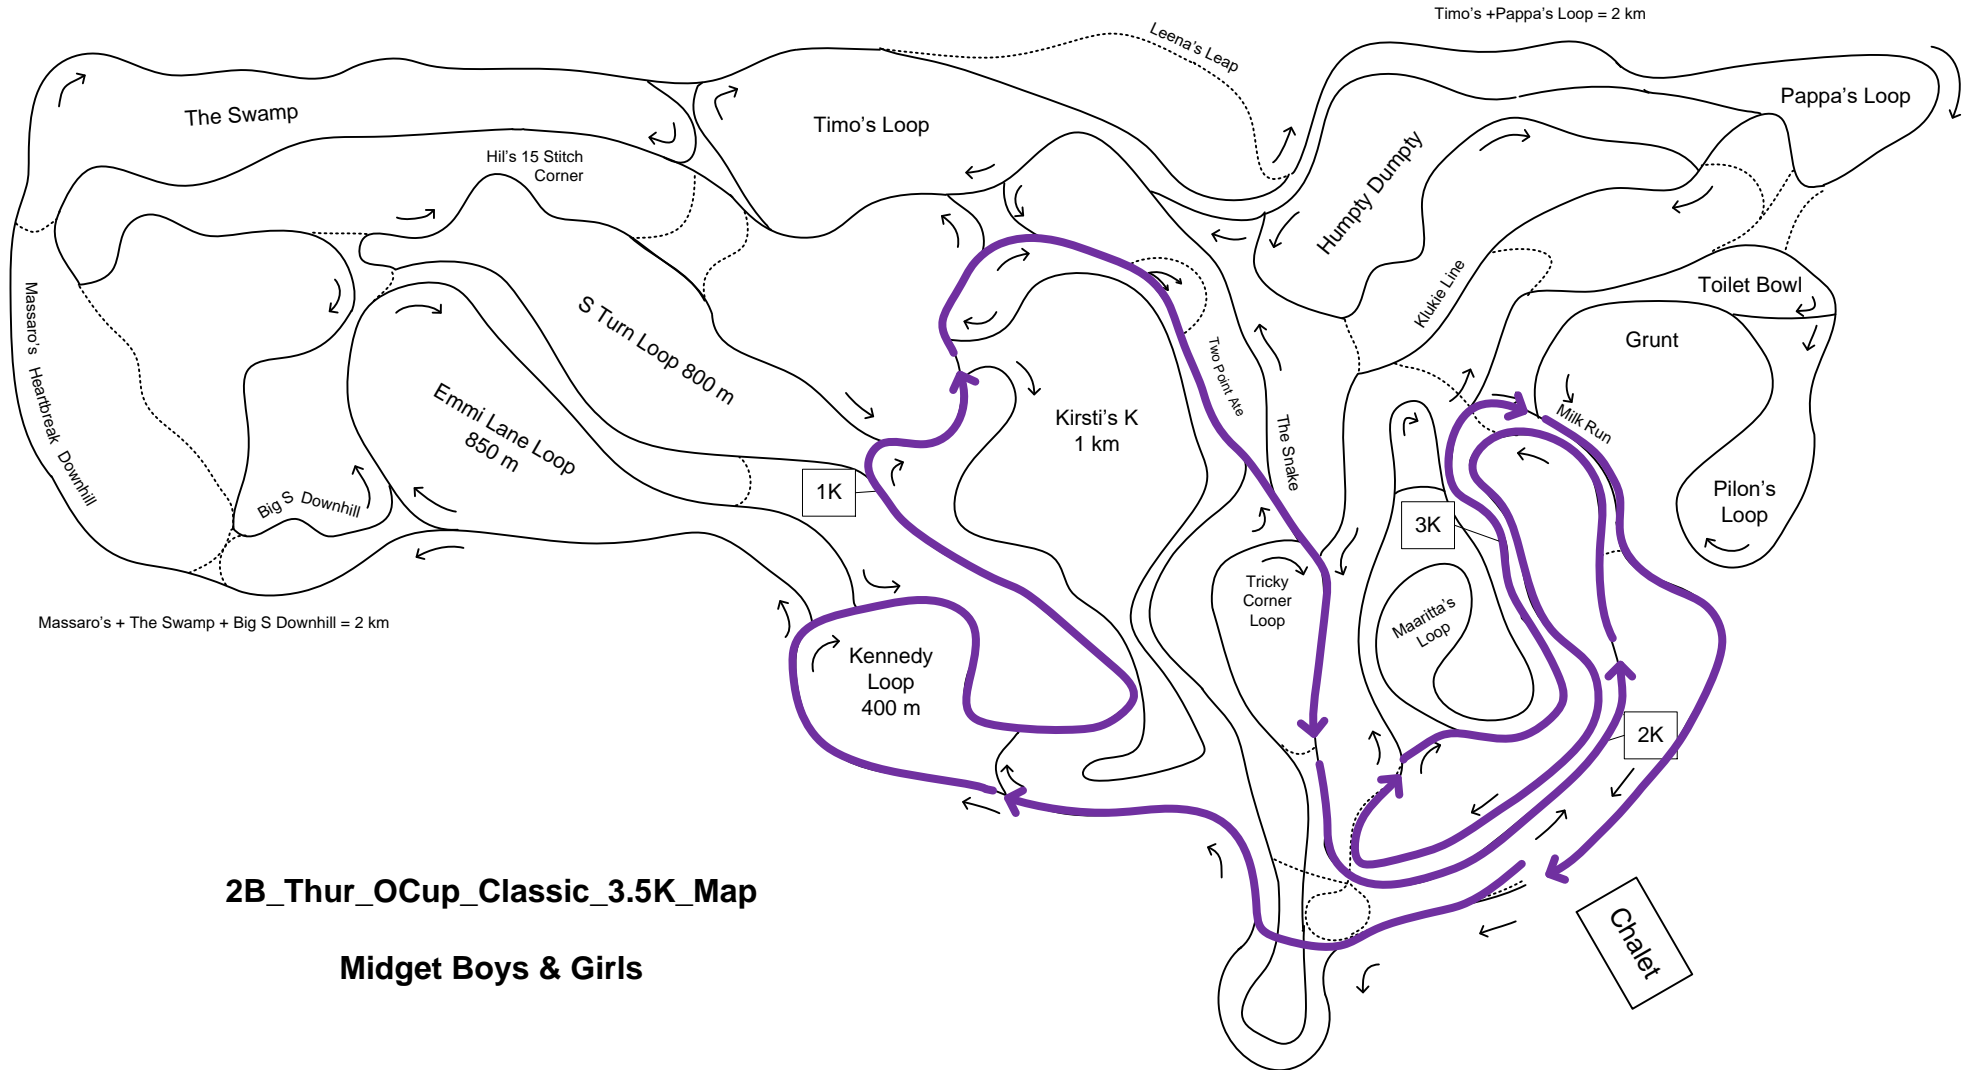

Lappe Nordic Ski Centre

Home of the Lappe Nordic Ski Club

2B_Thur_OCup_Classic_3.5K_Map

Midget Boys & Girls

Thanks to **Steve Ward Contracting**
for donating heavy equipment
for trail development.