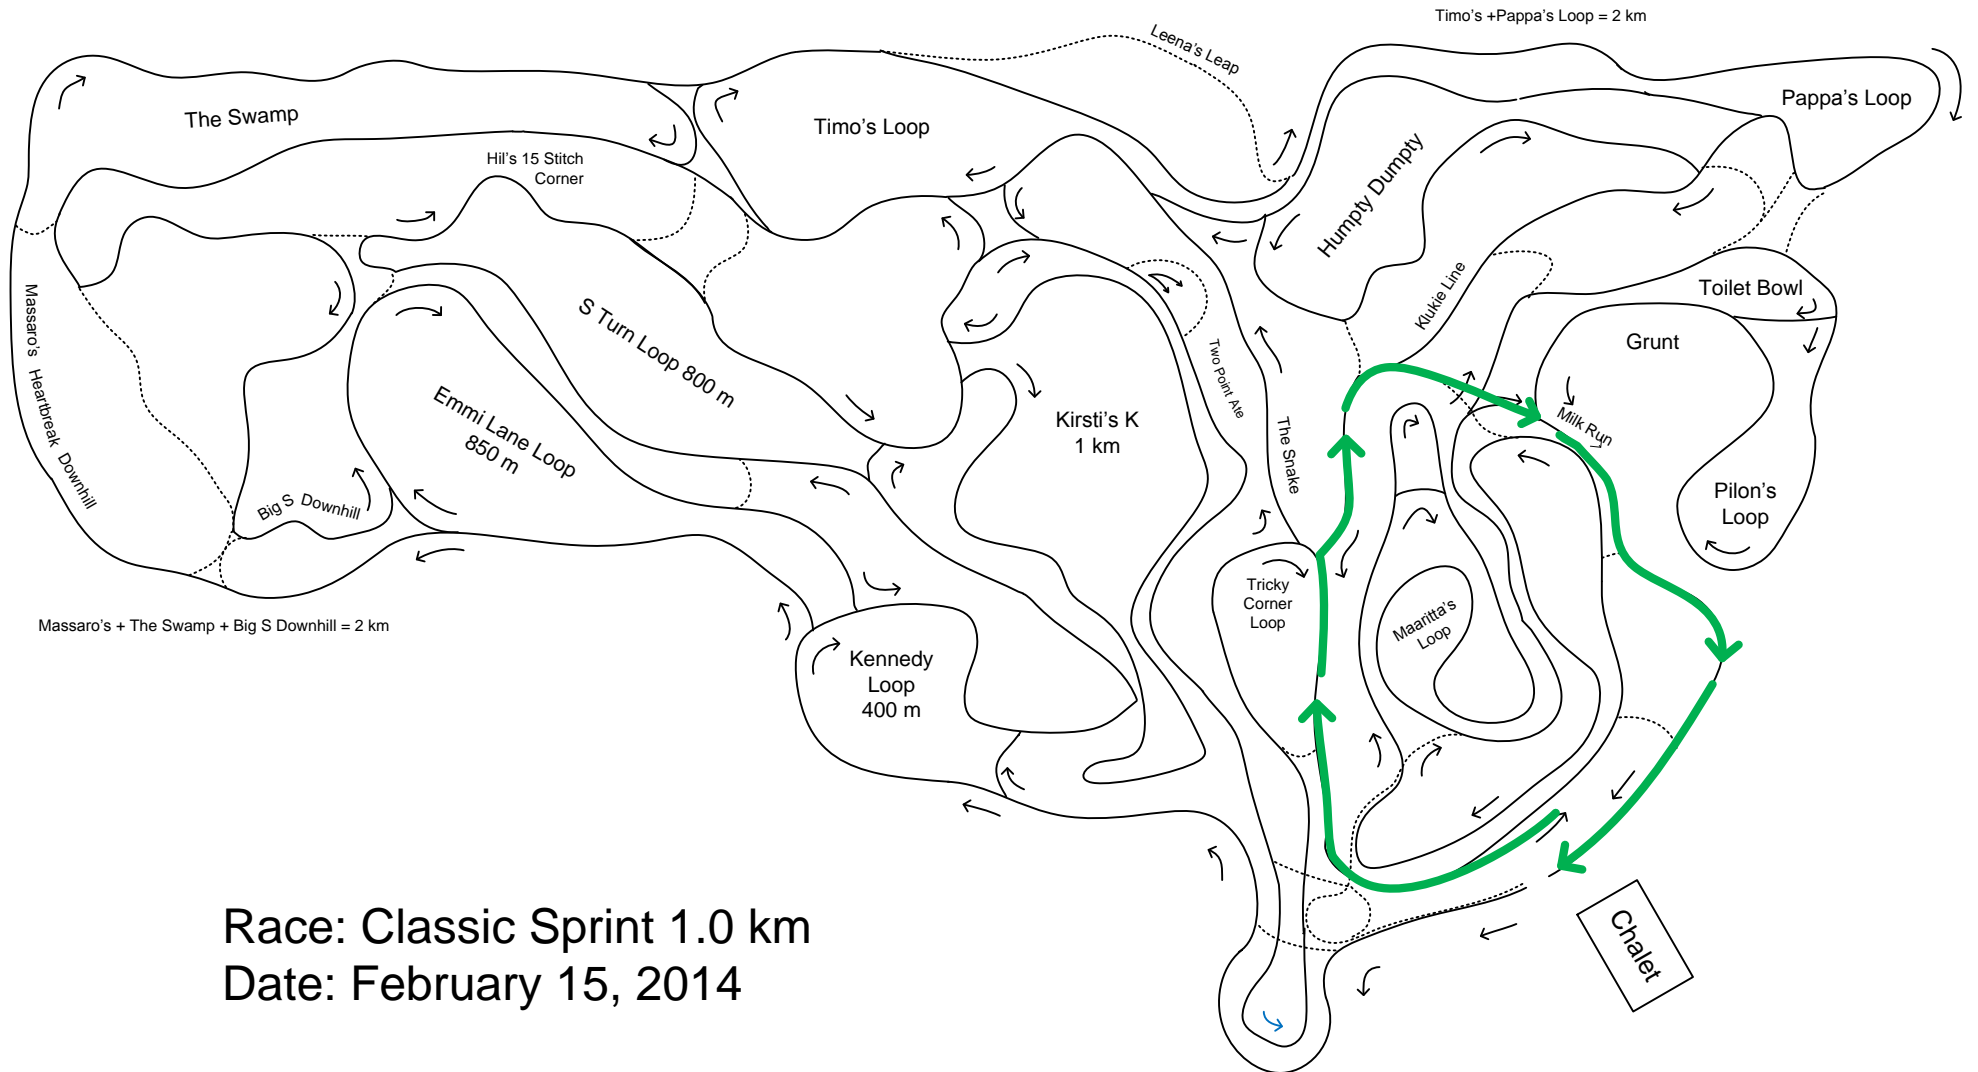

Lappe Nordic Ski Centre

Home of the Lappe Nordic Ski Club

Race: Classic Sprint 1.0 km

Date: February 15, 2014

Thanks to **Steve Ward Contracting**
for donating heavy equipment
for trail development.