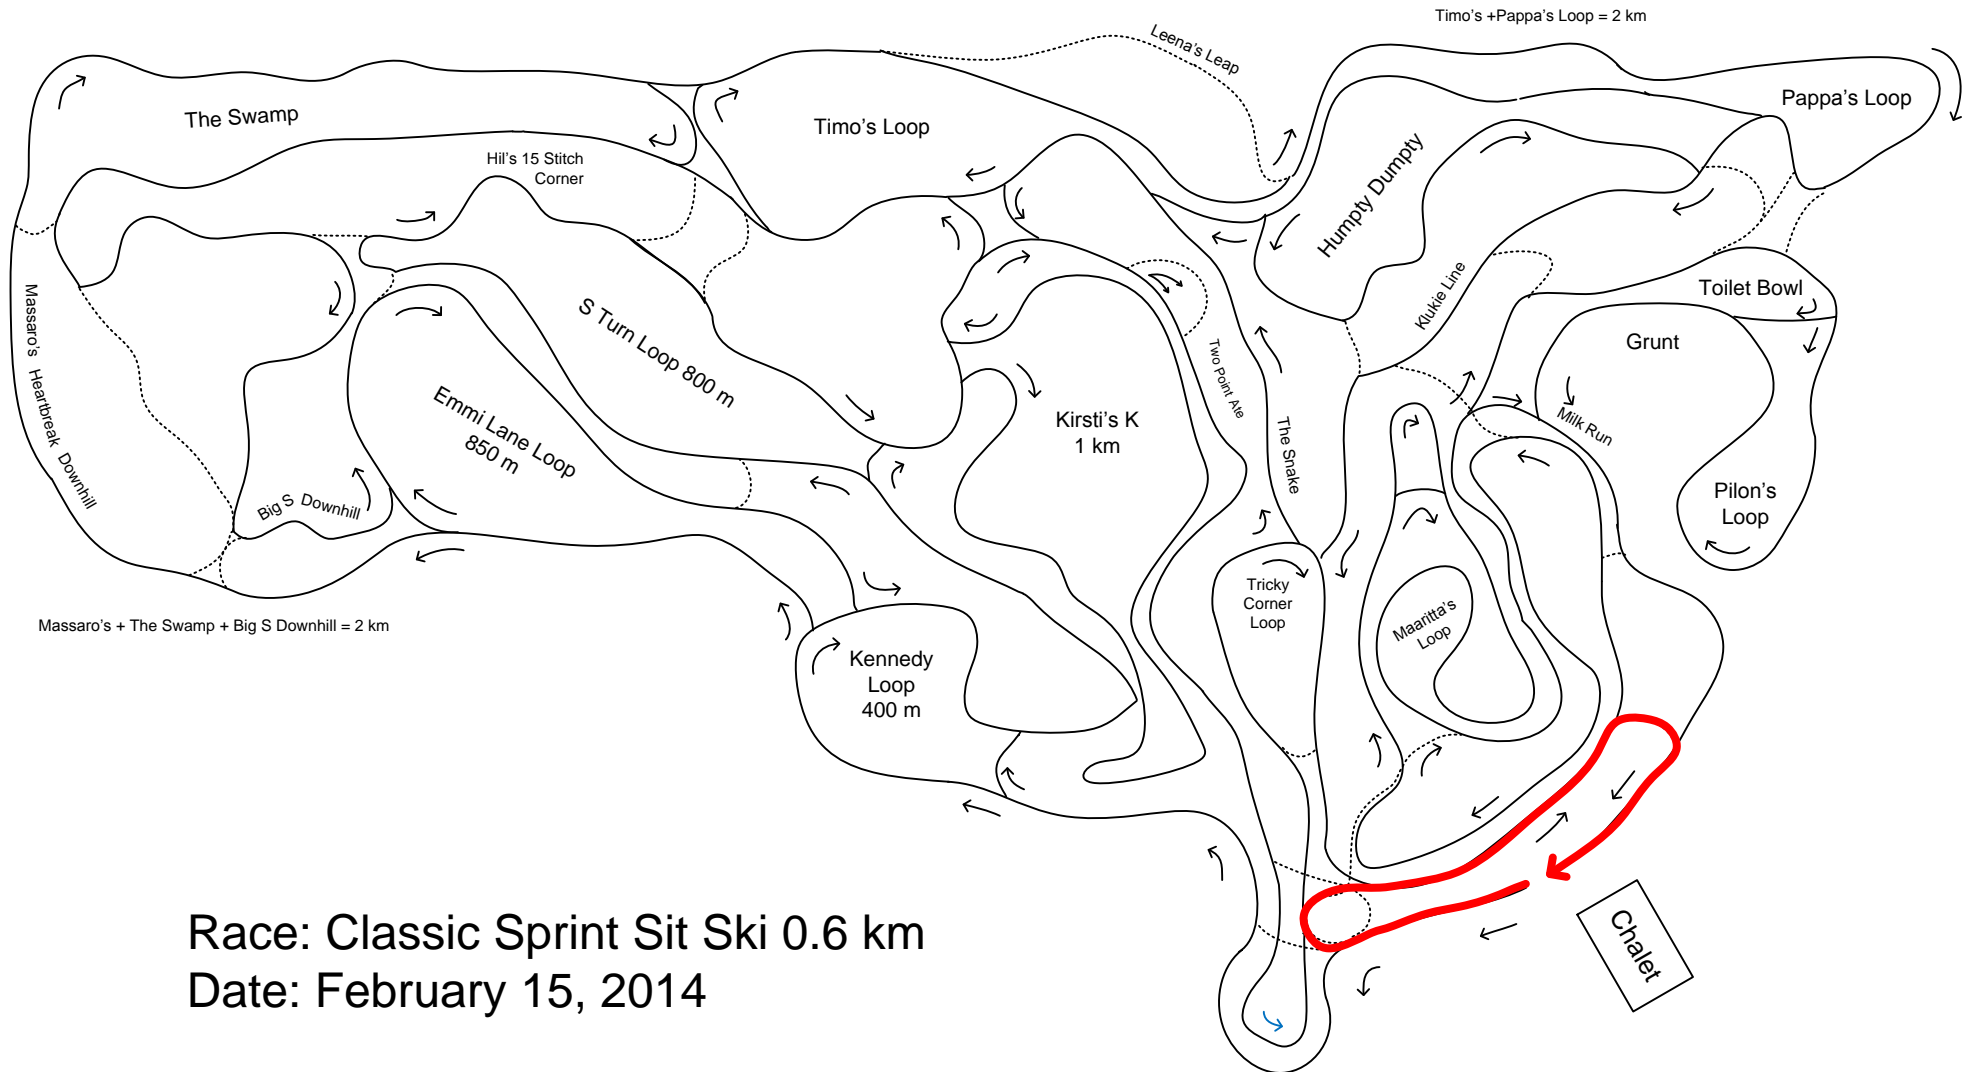

Lappe Nordic Ski Centre

Home of the Lappe Nordic Ski Club

Massaro's + The Swamp + Big S Downhill = 2 km

Race: Classic Sprint Sit Ski 0.6 km
Date: February 15, 2014

Thanks to **Steve Ward Contracting**
for donating heavy equipment
for trail development.