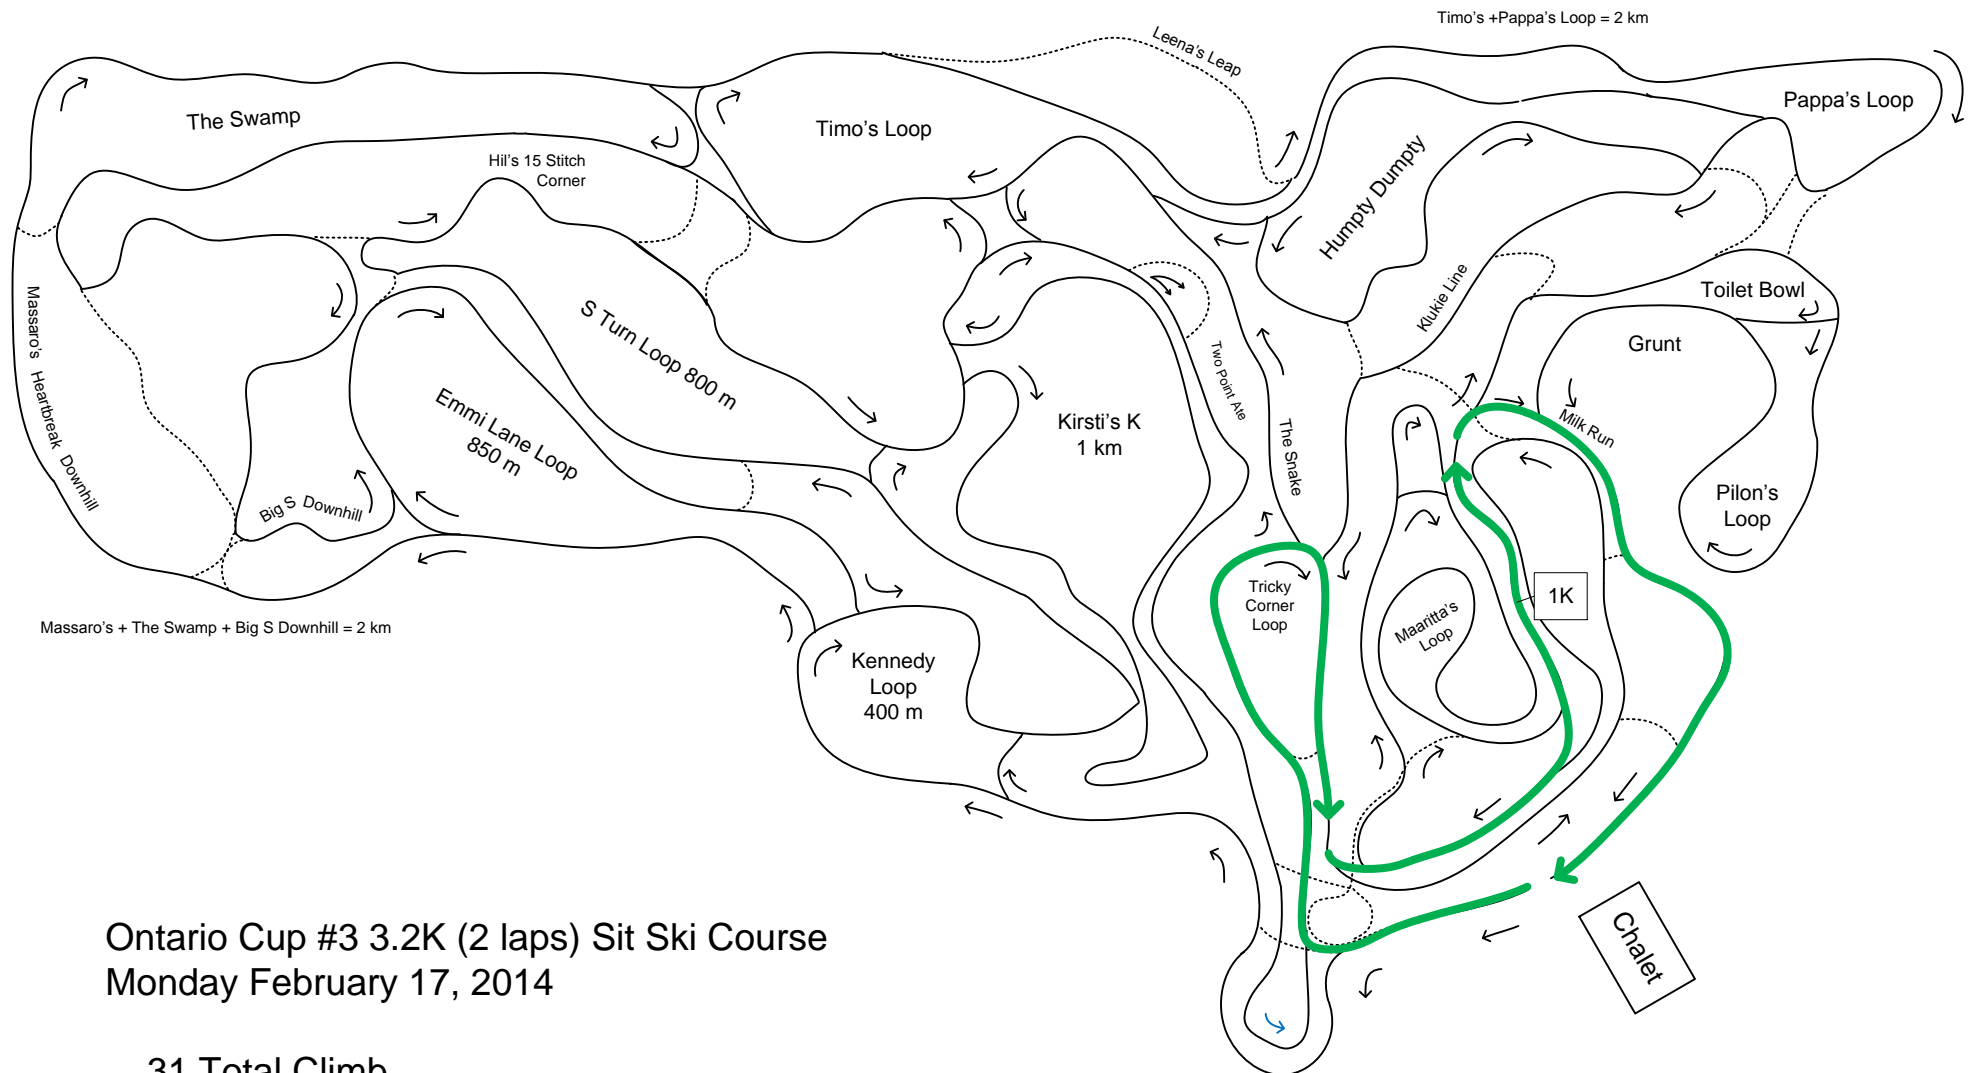

Lappe Nordic Ski Centre

Home of the Lappe Nordic Ski Club

Ontario Cup #3 3.2K (2 laps) Sit Ski Course
Monday February 17, 2014

31 Total Climb
7 Maximum Climb
9 Height Difference
1588 Lap Distance

Thanks to **Steve Ward Contracting**
for donating heavy equipment
for trail development.