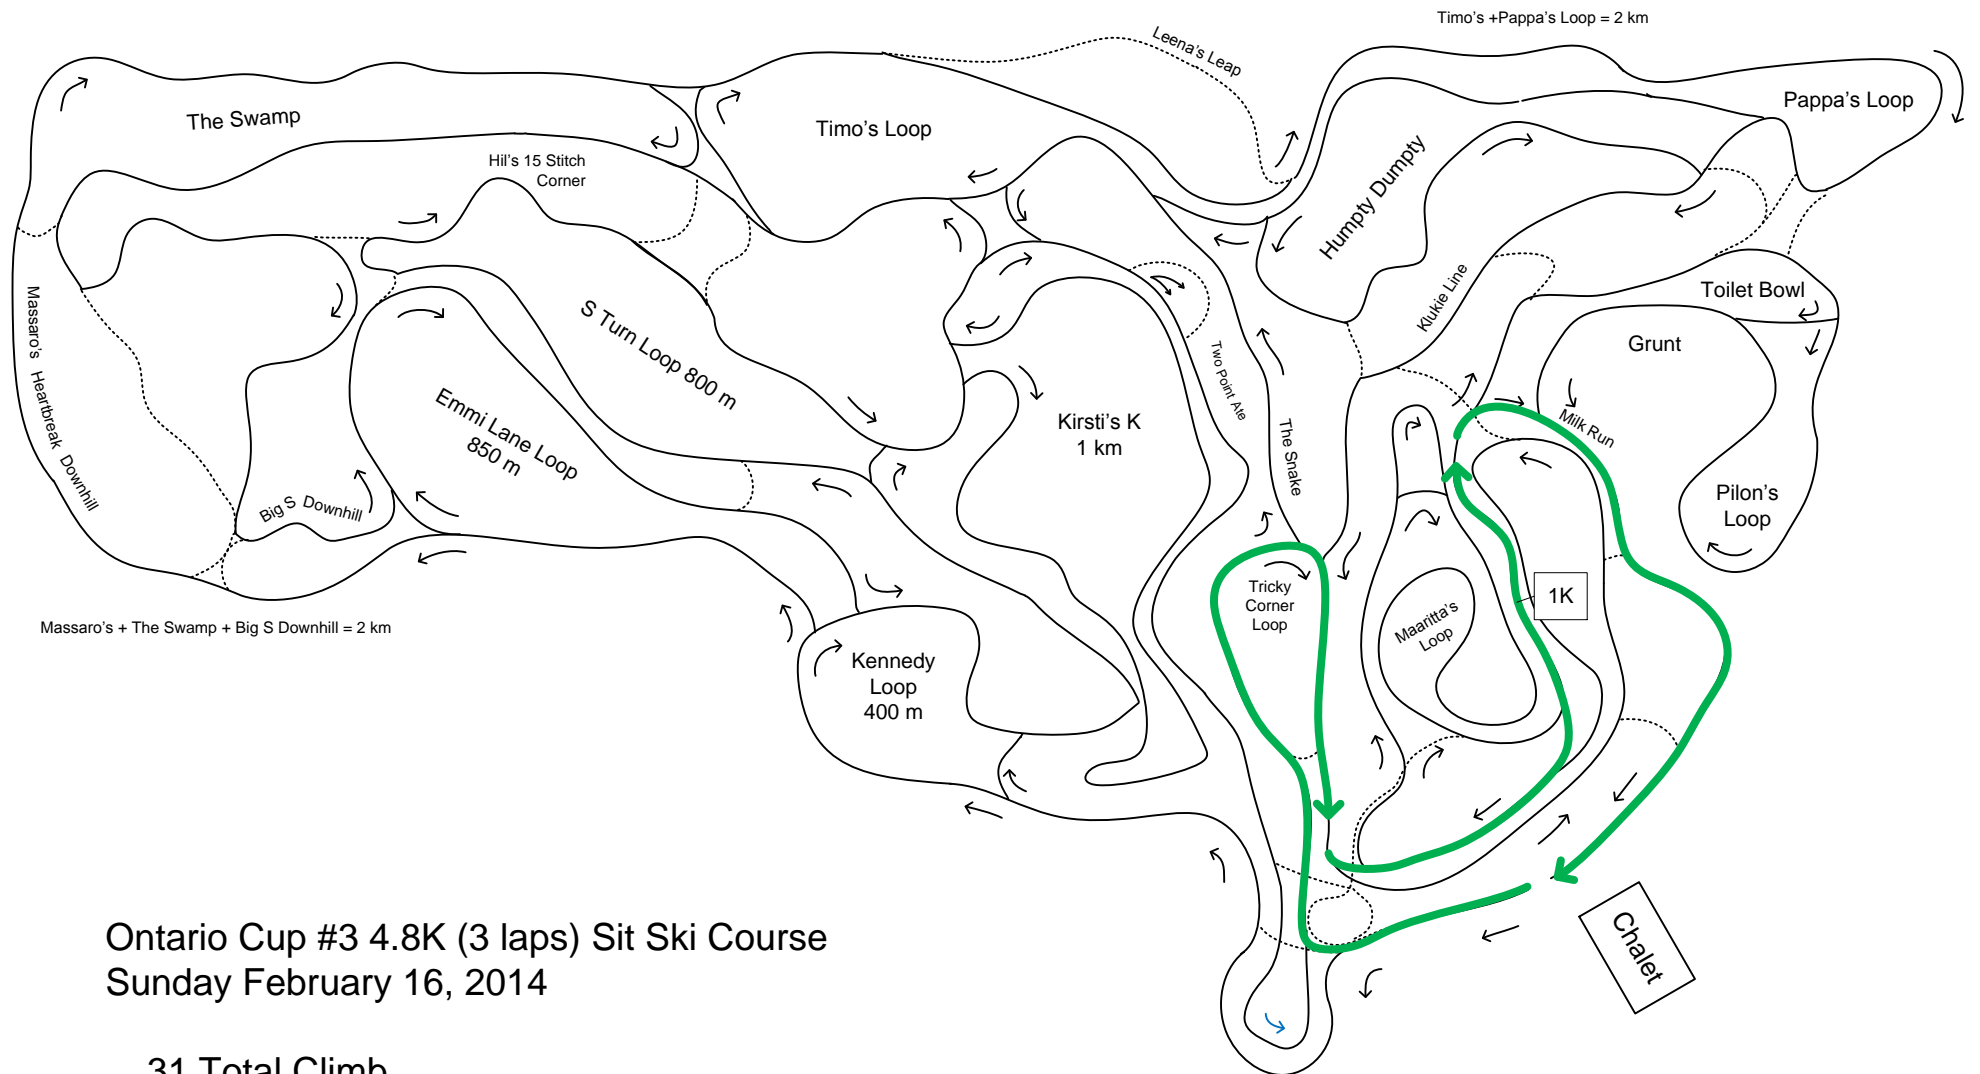

# Lappe Nordic Ski Centre

Home of the Lappe Nordic Ski Club

Ontario Cup #3 4.8K (3 laps) Sit Ski Course  
Sunday February 16, 2014

31 Total Climb  
7 Maximum Climb  
9 Height Difference  
1588 Lap Distance