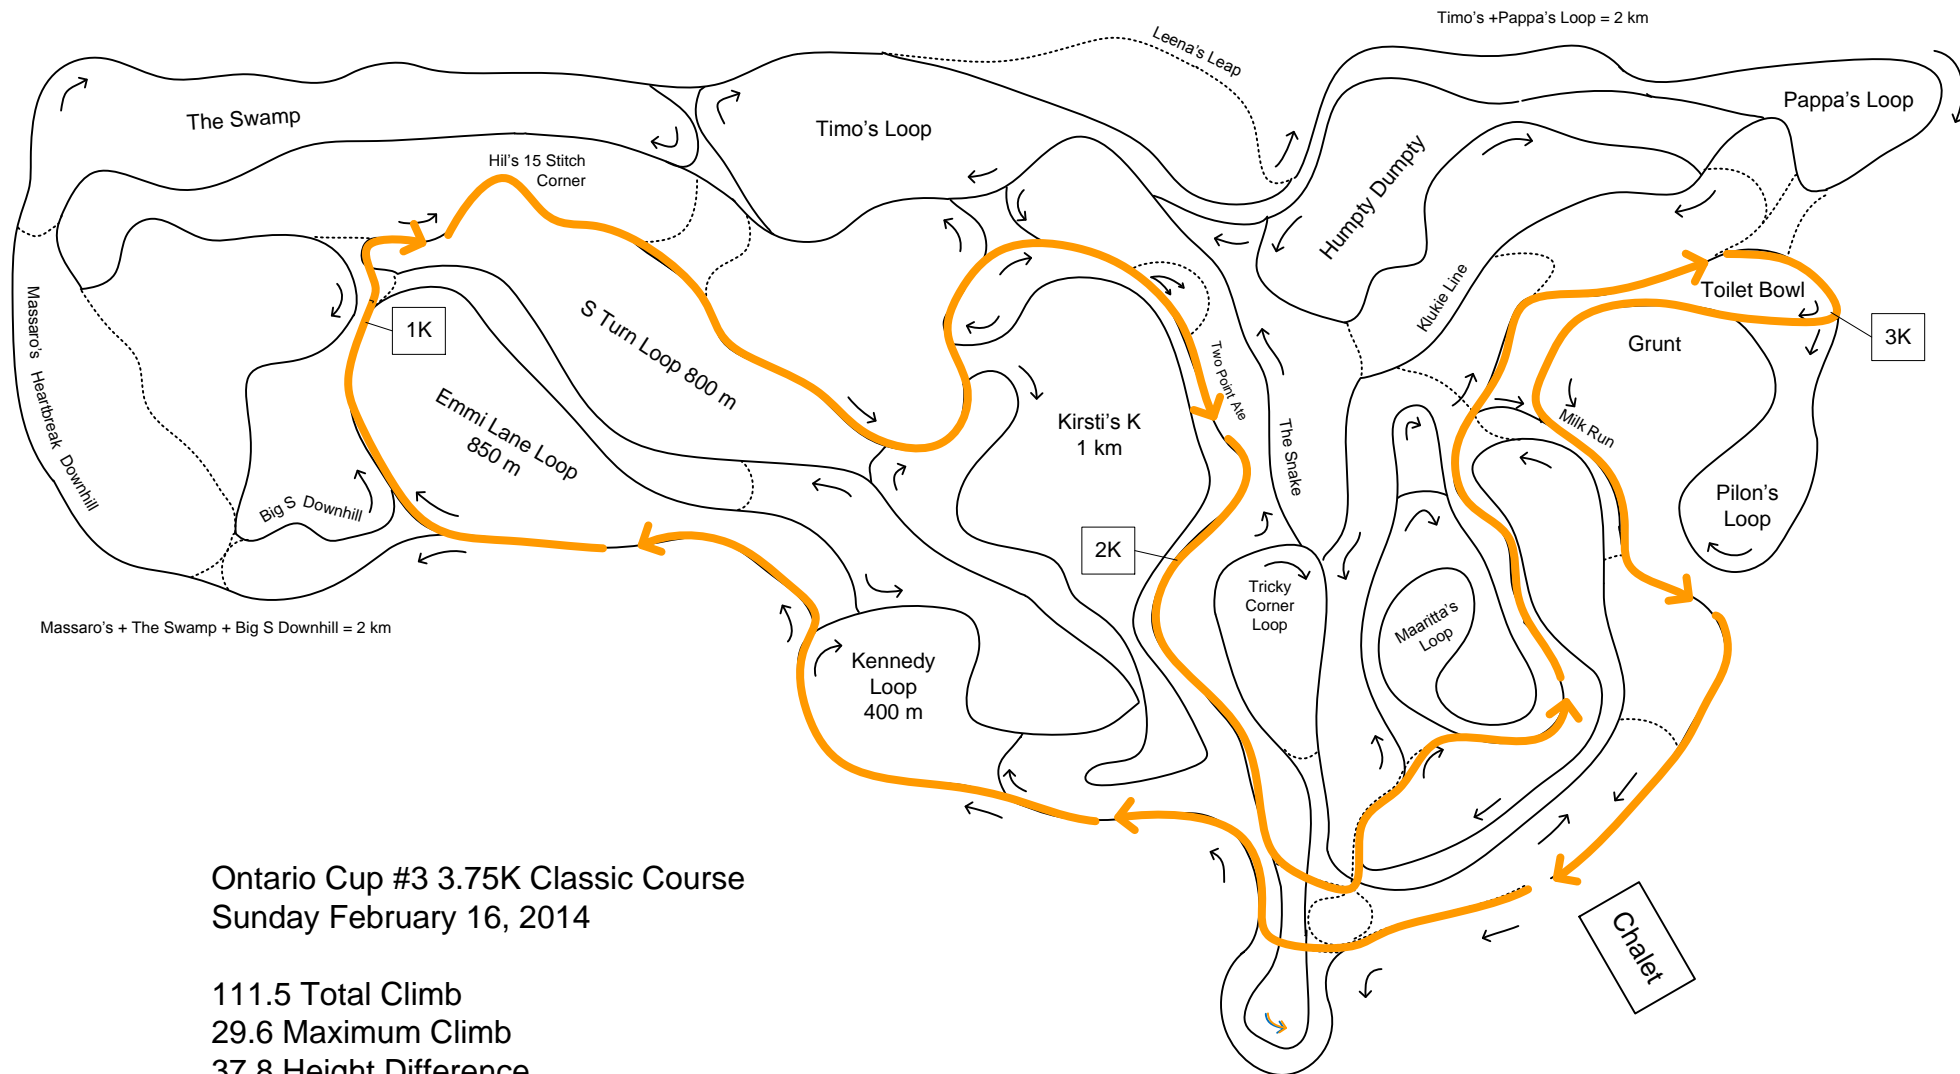

Lappe Nordic Ski Centre

Home of the Lappe Nordic Ski Club

Ontario Cup #3 3.75K Classic Course
Sunday February 16, 2014

111.5 Total Climb
29.6 Maximum Climb
37.8 Height Difference
3660 Distance

Thanks to **Steve Ward Contracting**
for donating heavy equipment
for trail development.