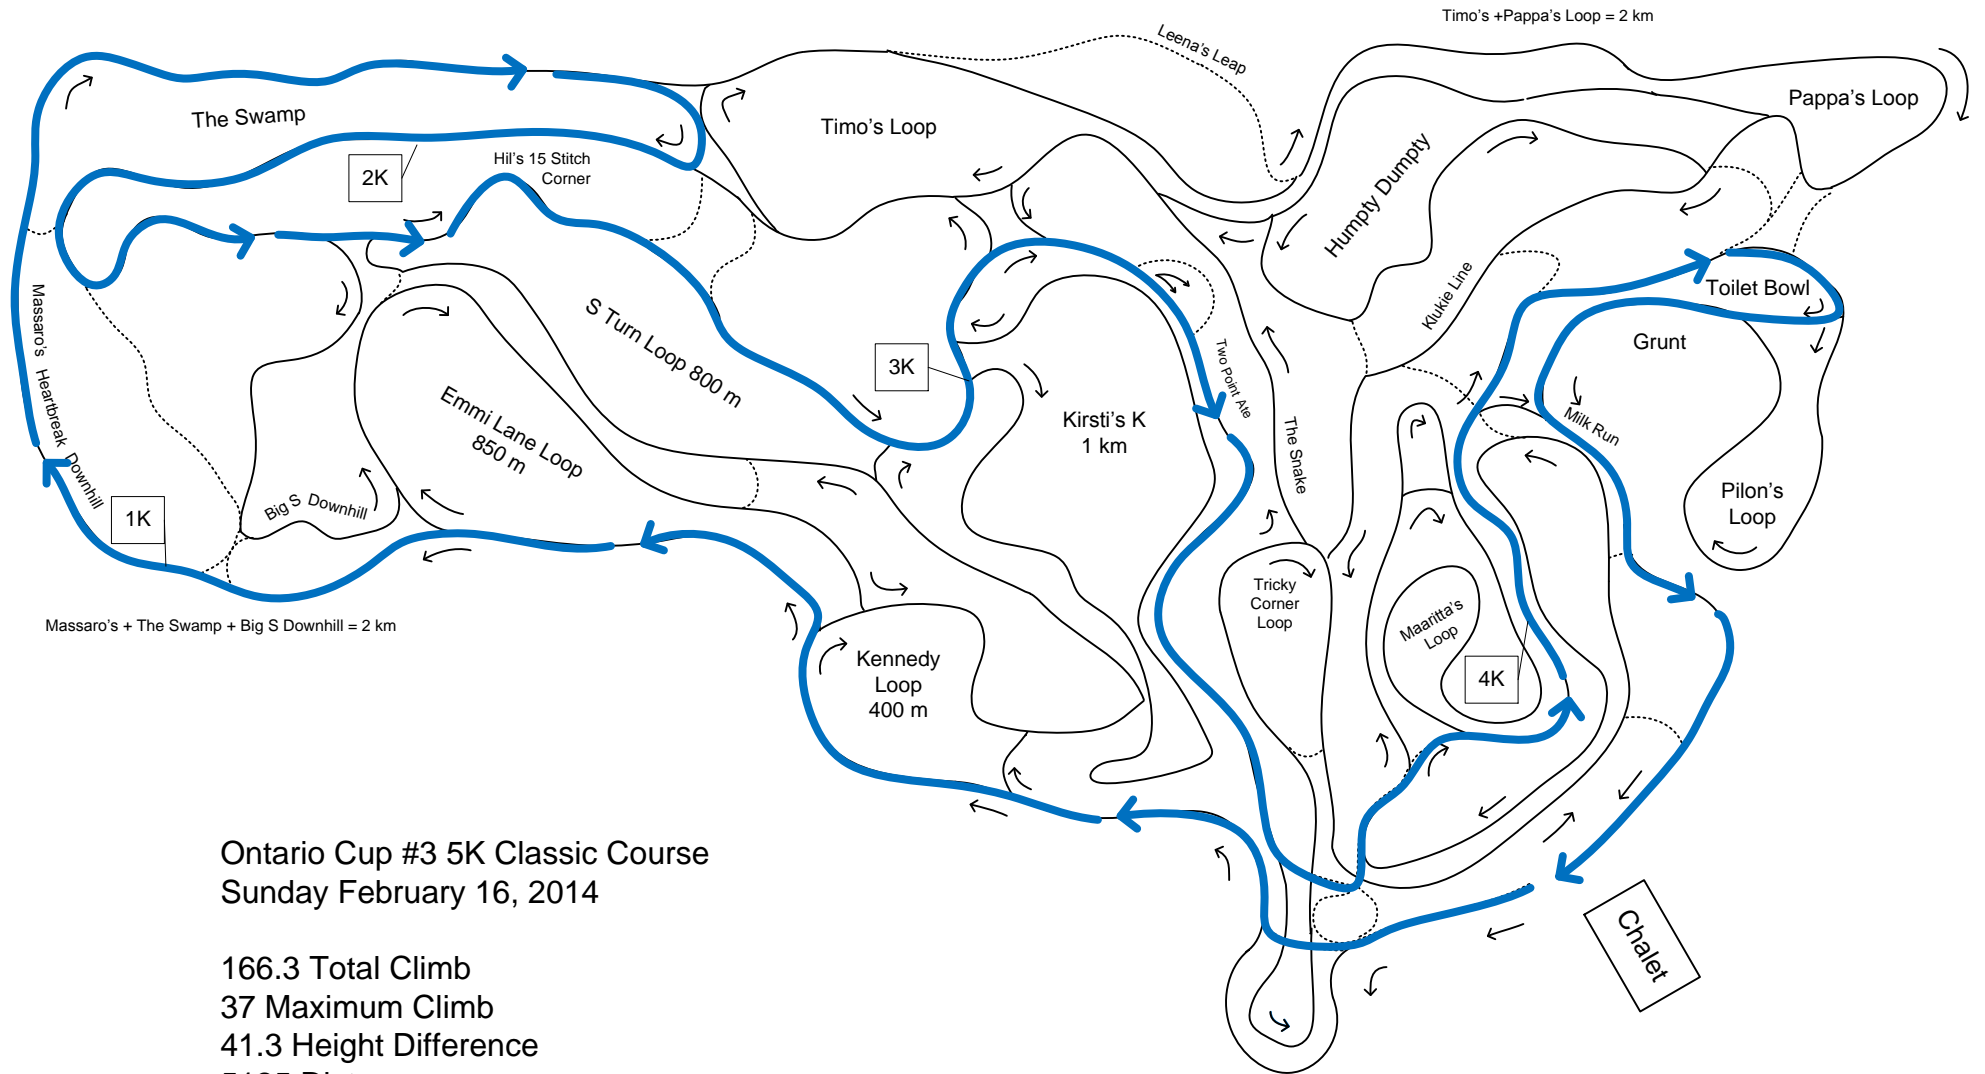

Lappe Nordic Ski Centre

Home of the Lappe Nordic Ski Club

Thanks to **Steve Ward Contracting**
for donating heavy equipment
for trail development.