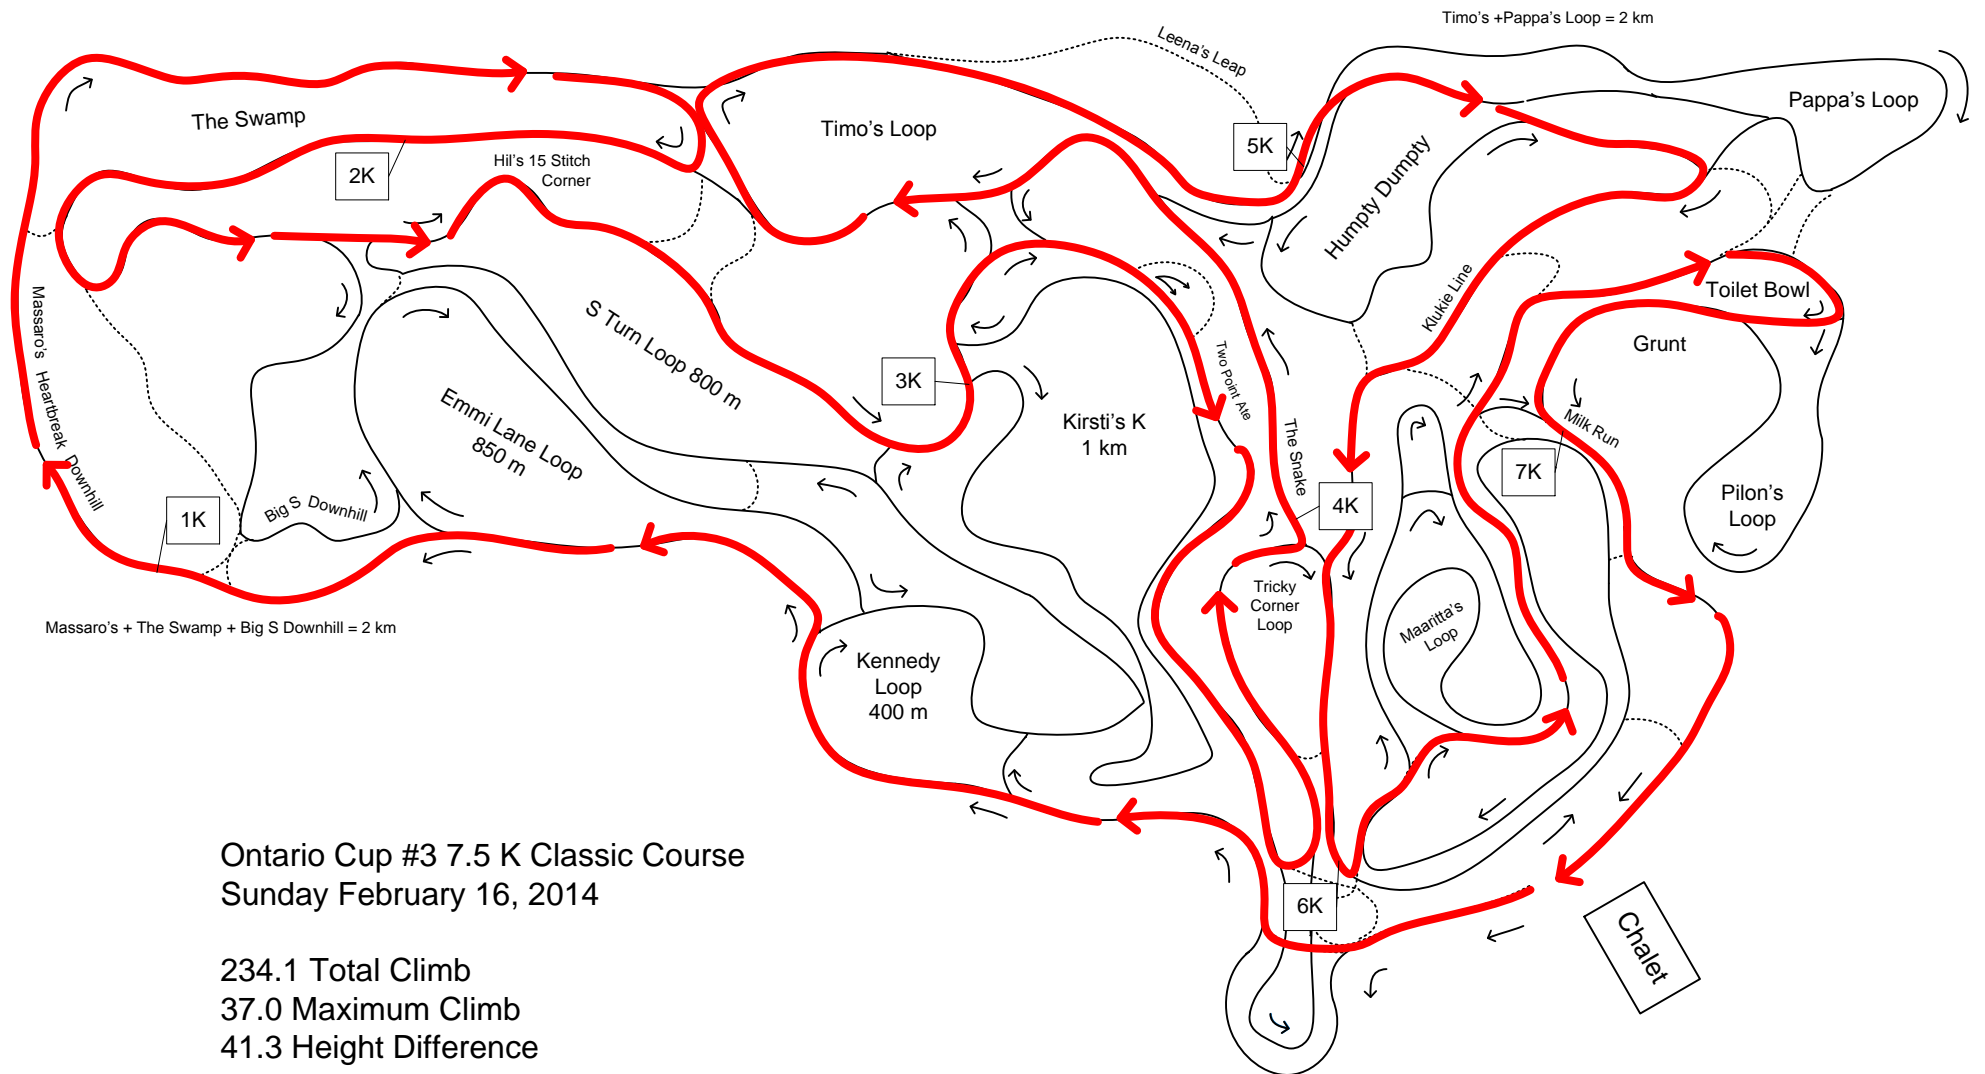

Lappe Nordic Ski Centre

Home of the Lappe Nordic Ski Club

Ontario Cup #3 7.5 K Classic Course
Sunday February 16, 2014

234.1 Total Climb
37.0 Maximum Climb
41.3 Height Difference
7398 Distance

Thanks to **Steve Ward Contracting**
for donating heavy equipment
for trail development.