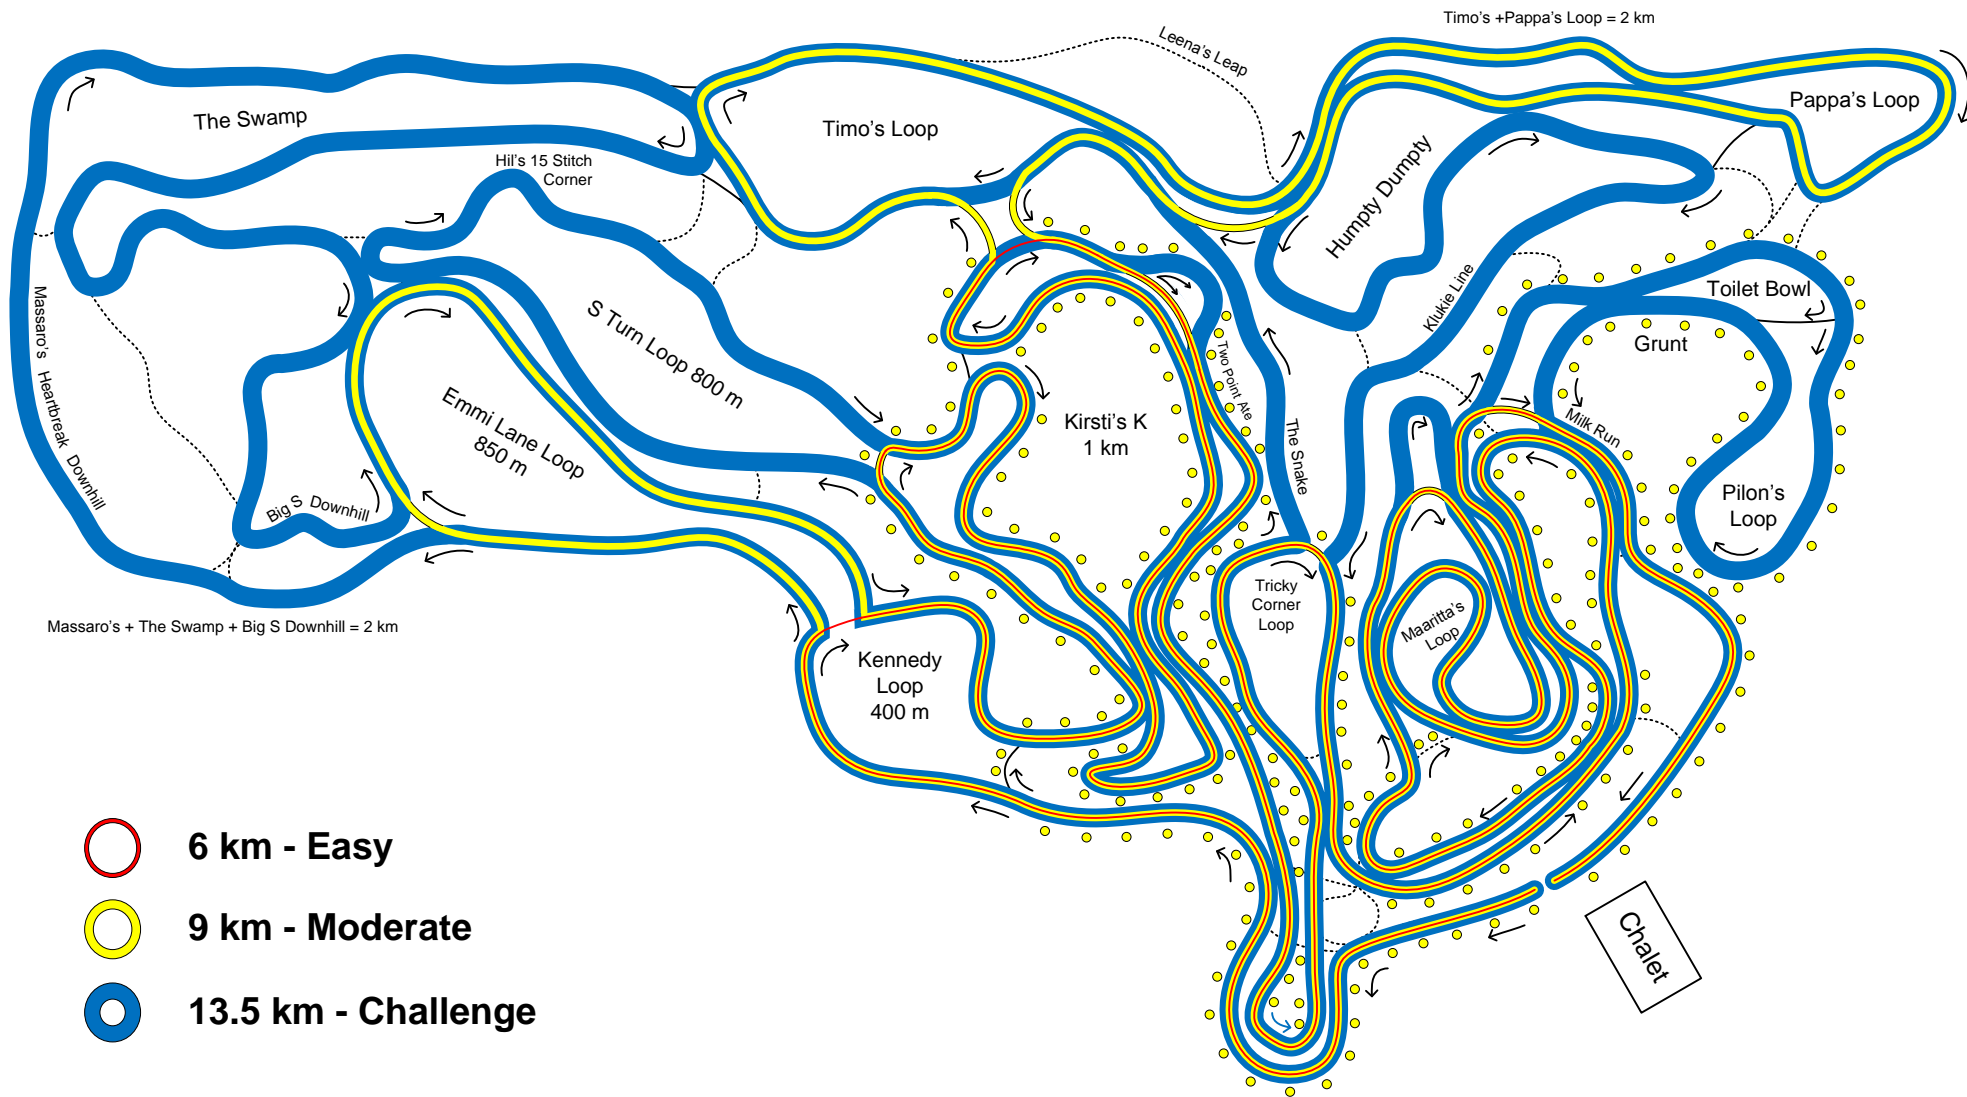

Lappe Nordic Ski Centre

Home of the Lappe Nordic Ski Club

- 6 km - Easy
- 9 km - Moderate
- 13.5 km - Challenge

●●●●●●●● Lit Loop ●●●●●●●●

Turn at Milk Run = 5 km
Add Toilet Bowl & Grunt = 5.5 km
Add Pillons = 6 km