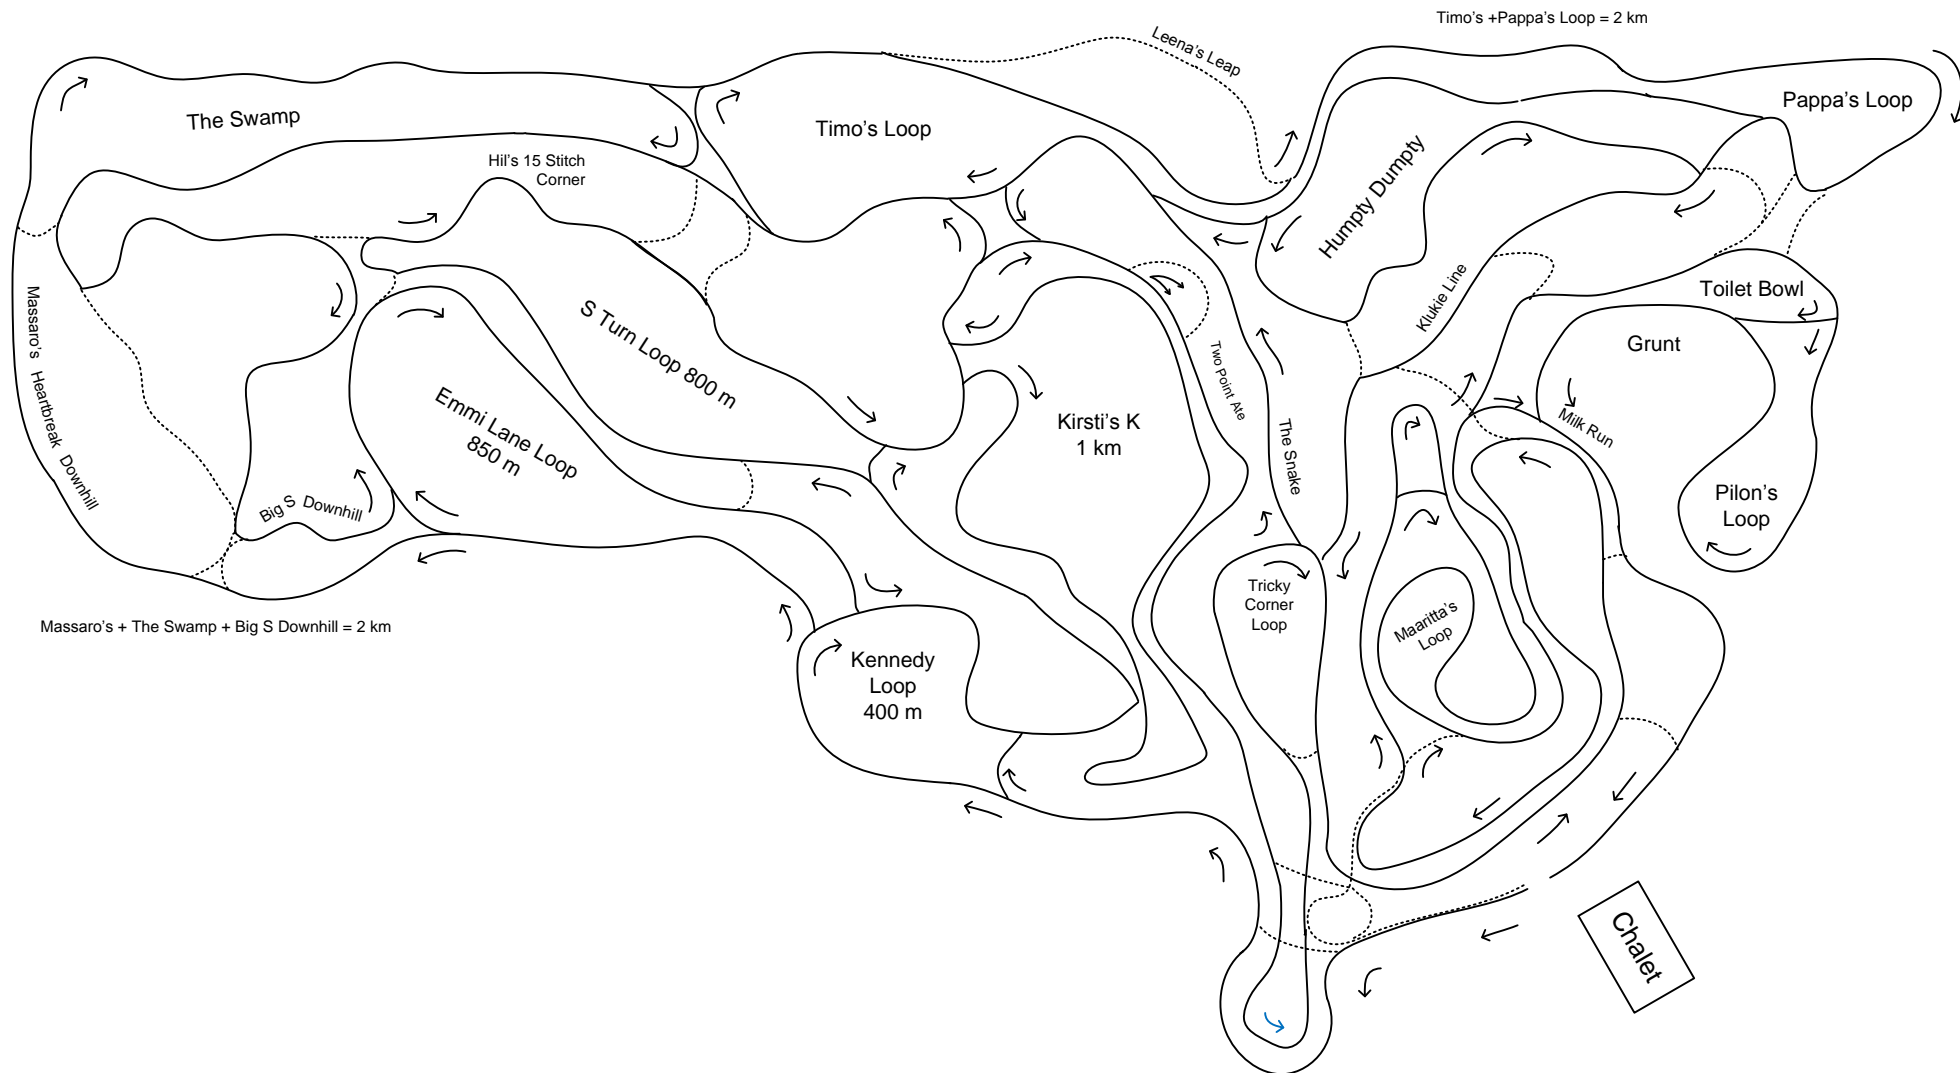

Lappe Nordic Ski Centre

Home of the Lappe Nordic Ski Club

Thanks to **Steve Ward Contracting**
for donating heavy equipment
for trail development.