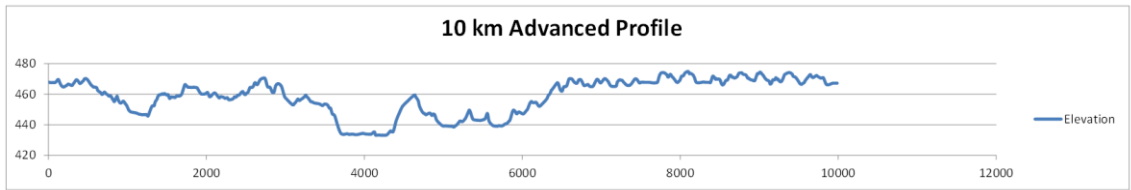

Lappe Ski Centre Home of the Lappe Nordic Ski Club

 **10 km - Advanced**

 **Lit Loop** 

Turn at Milk Run = 6.0 km
 With Toilet Bowl & Grunt = 6.5 km
 With Toilet Bowl & Pilon's Uphill = 6.3 km