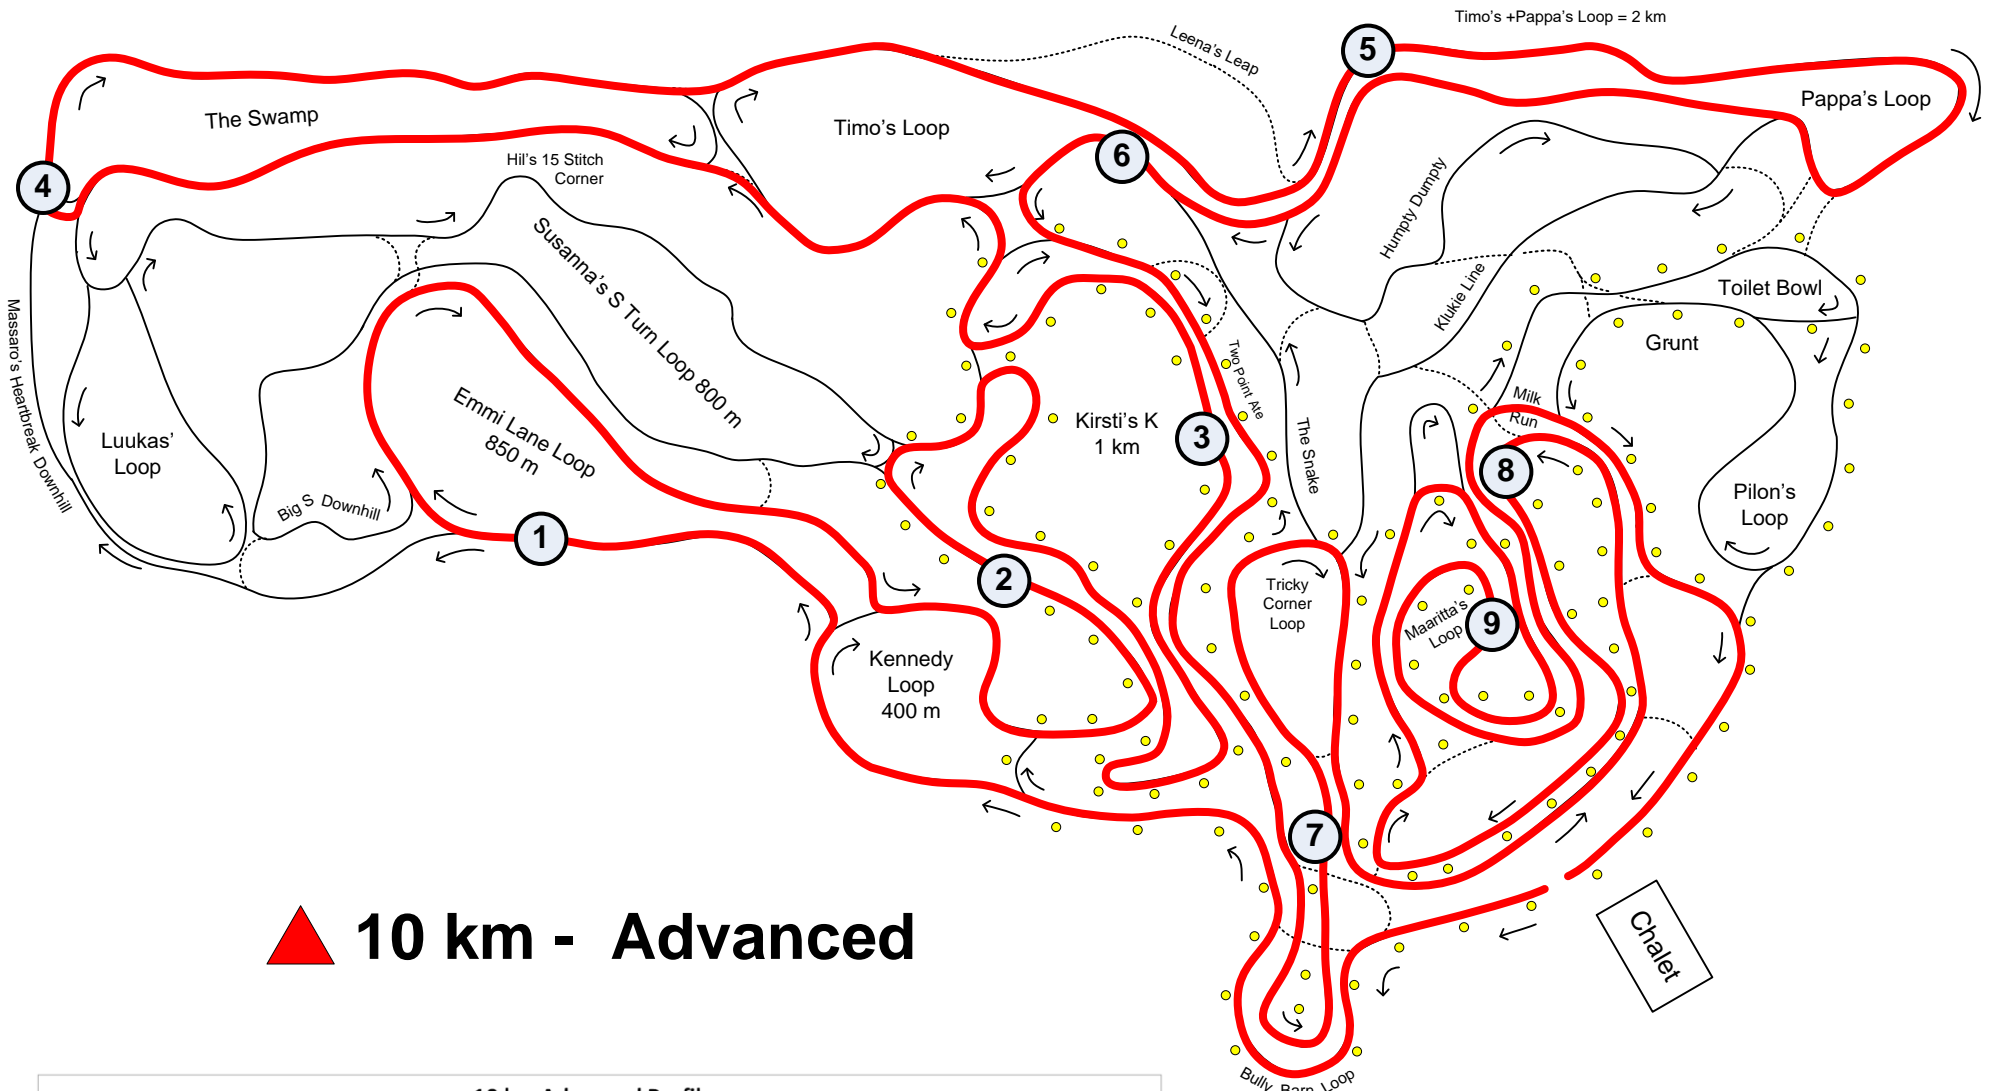

Lappe Ski Centre Home of the Lappe Nordic Ski Club

 **10 km - Advanced**

 **Lit Loop** 

Turn at Milk Run = 6.0 km
 With Toilet Bowl & Grunt = 6.5 km
 With Toilet Bowl & Pilon's Uphill = 6.3 km